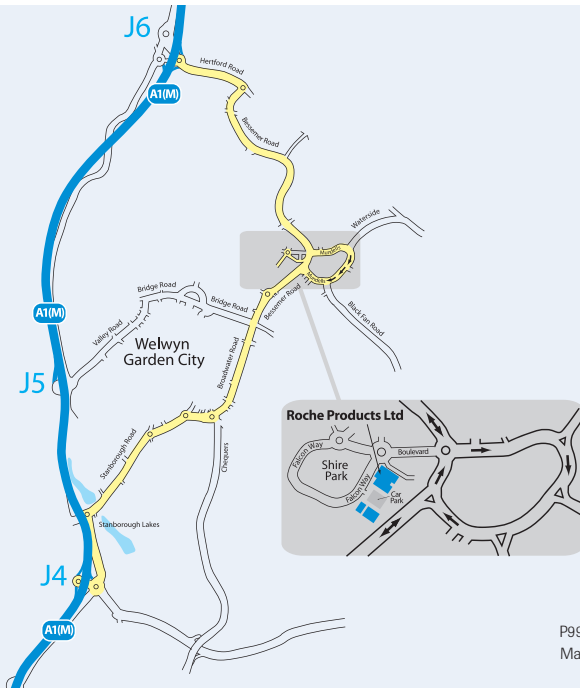

P9991524
May 2008

How to get to *Hexagon Place*

Directions

■ By train

Welwyn Garden City sits on the East Coast Mainline and is well served by trains from London to Cambridge, Peterborough and beyond. Fast trains leave London Kings Cross twice an hour and the journey takes 25 minutes. For up-to-date train information please ring National Rail Enquiries on 08457 484950 or check the website www.nationalrail.co.uk.

Welwyn Garden City train station is a 25 minute walk from Hexagon Place. You are encouraged to make use of Roche's free shuttle bus service, operated by Arriva. The '6 Falcon Way' service picks up from the Welwyn Garden City central bus station (located at the north end of the Howard Shopping Centre) and runs at regular intervals until 8.00pm.

For the town centre: From the north or south, come off the A1 (M) at junction 4 and take the first exit off the roundabout signposted Welwyn A6129. Turn right at the next roundabout onto Stanborough Road. Go straight over the next two roundabouts and onto Osborn Way. Take the next left at the mini roundabout and turn right into the Howard Centre car park.

For Hexagon Place: From the north or south, come off the A1 (M) at junction 4 and take the first exit off the roundabout signposted Welwyn A6129. Turn right at the next roundabout onto Stanborough Road. Go straight over the first roundabout, right at the second roundabout over the railway bridge, and straight ahead at the next onto Broadwater Road. Follow Broadwater Road over three sets of traffic lights crossing Bridge Road and into Bessemer Road. Continue over another roundabout. When you meet the junction with the Mundells one way system, stay in the left hand lane and turn left into the Shire Park business park. At the roundabout take the second exit. Hexagon Place is along this road (Falcon Way) on the left hand side.